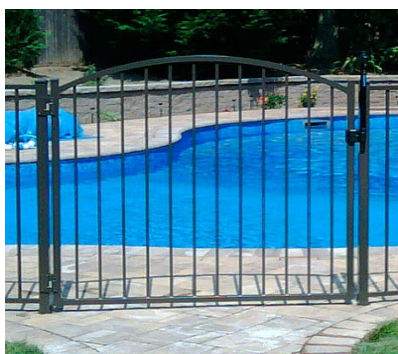

EO54202-BK Accent Gate