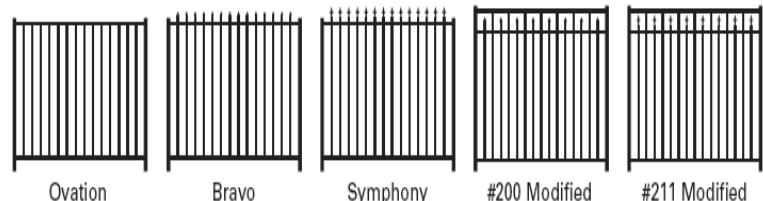

CODE	ITEM	SIZE	PRICE
54" MODIFIED 202 FOR POOLS			
54" H	Modified 202 Section #200-202-211	54"	$127.00
54" H	Blank Post For 54" Modified 202	88"	$40.00
54" H	H.D. Blank Post For 54" Modified 200/202		$61.00
54" H	H.D. Gate/End Post for 54" Modified 200/202		$61.00
54" H	Modified 202 Gate	4'Wx54"H	$485.00
54" H		5'Wx54"H	$525.00
54" H		6'Wx54"H	$559.00

ACCENT RESIDENTAL GATES			
GF44202A	Accent Gate Curve Top	48"Wx4'H	$551.00
GF454202A		48"Wx54"H	$639.00
GF554202A		60"Wx54"H	$712.00

GATE HARDWARE			
CODE	ITEM	COLOR	PRICE
EOH-BK	Ornamental Hinge	Black	$31.00
EOL-BK	Ornamental Resi Latch	Black	$52.00
EODR-BK	Ornamental Drop Rod w/ Guides	Black	$31.00
MLDD-BK	Magna Latch D & D	Black	$95.00

GATE HARDWARE			
CODE	ITEM	COLOR	PRICE
EORWM-BK	Residential Wall Mounts	Black	$2.00
EOARWM-BK	Adj. Residential Wall Mounts	Black	$3.50
EOOWM-BK	OV. Wall Mount	Black	$2.50
EOAOWM-BK	Adj. OV. Wall Mount	Black	$4.00
EODMC2-BK	Deck Mount Casting 2"	Black	$16.00
EBOC2-BK	Ball Cap 2"	Black	$8.00
EBOC4-BK	Ball Cap 4"	Black	$23.00
EOFC2-BK	2" Square Flat Post Cap	Black	$2.00
EOFC4-BK	4" Square Post Cap	Black	$5.50
EOFC6-BK	6" Square Post Cap	Black	$26.00
EOSS1-BK	SS-1 Scroll Residential	Black	$5.00
EOORINGS-BK	Ornamental Rings	Black	$5.00
V22P	2"x 2" Palace Solar Light Cap	Black	$48.00
EOP-BK	Eastern Ornamental Spray Paint	Black	$9.00

These and All Other Style Fences not List Here Need Price Quote from Manufacturer